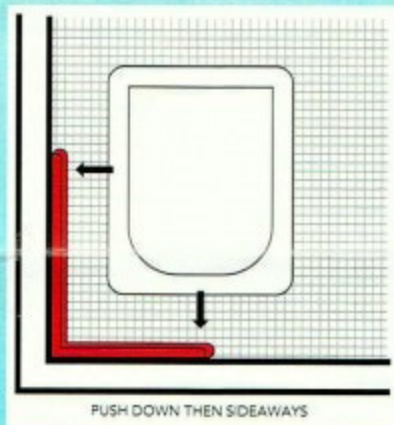

BRONZE

SMALL Petway® Access Door

Opening size
240mm (9½") high X 190mm (7½") wide

NO CROSS BRACE REQUIRED
for insect screen application when
fitted with patented adaptor bracket

PAW SOLD SEPARATELY PAW

LARGE Petway® Access Door

Opening size
400mm (15¾") high X 260mm (10¼") wide